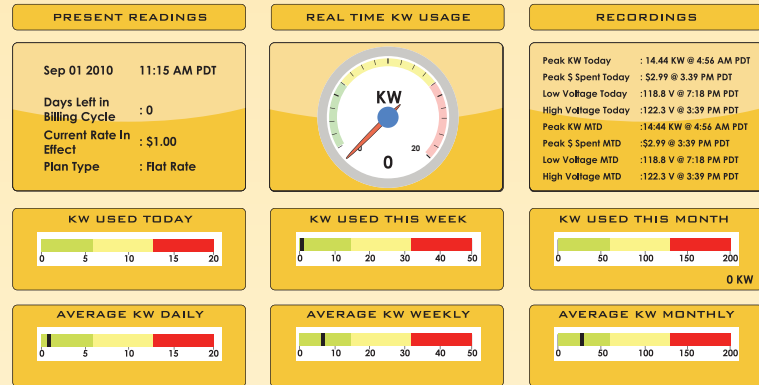

PERI does both the device and the software application level (including firmware) specification and fabrication. This assures that only appropriate HAN devices are authenticated and connected to the utility network.

To enable highest level of security and data integrity and to prevent unauthorized eavesdropping, tamper detection solutions such as identification, authentication and validation are performed at the device and network level.

Because of the care that **PERI** takes in the development of its **HAN** solutions suite, utility companies can be assured that they can distinguish between **HAN** devices directly under their control as part of a formal demand response program (including smart meters) and other consumer devices that might be in the home.

570 Broad Street
Newark, NJ 07102
Tel: +1.973.735.9500
Fax: +1.973.735.9593

2880 Zanker Road
San Jose, CA 95101
Tel: +1.408.207.9600
Fax: +1.408.207.9693

333 S. Grand Avenue
Los Angeles, CA 90071
Tel: +1.213.281.9313
Fax: +1.323.315.2254

28B, B Building HuaQiang Plaza
Futian District
Shenzhen, China 518 000
Tel: +86 755 8624 3622

4, 9th Avenue, Ashok Nagar
Chennai 600 083
Tel: +91 44 43406000
Fax: +91 44 24893275